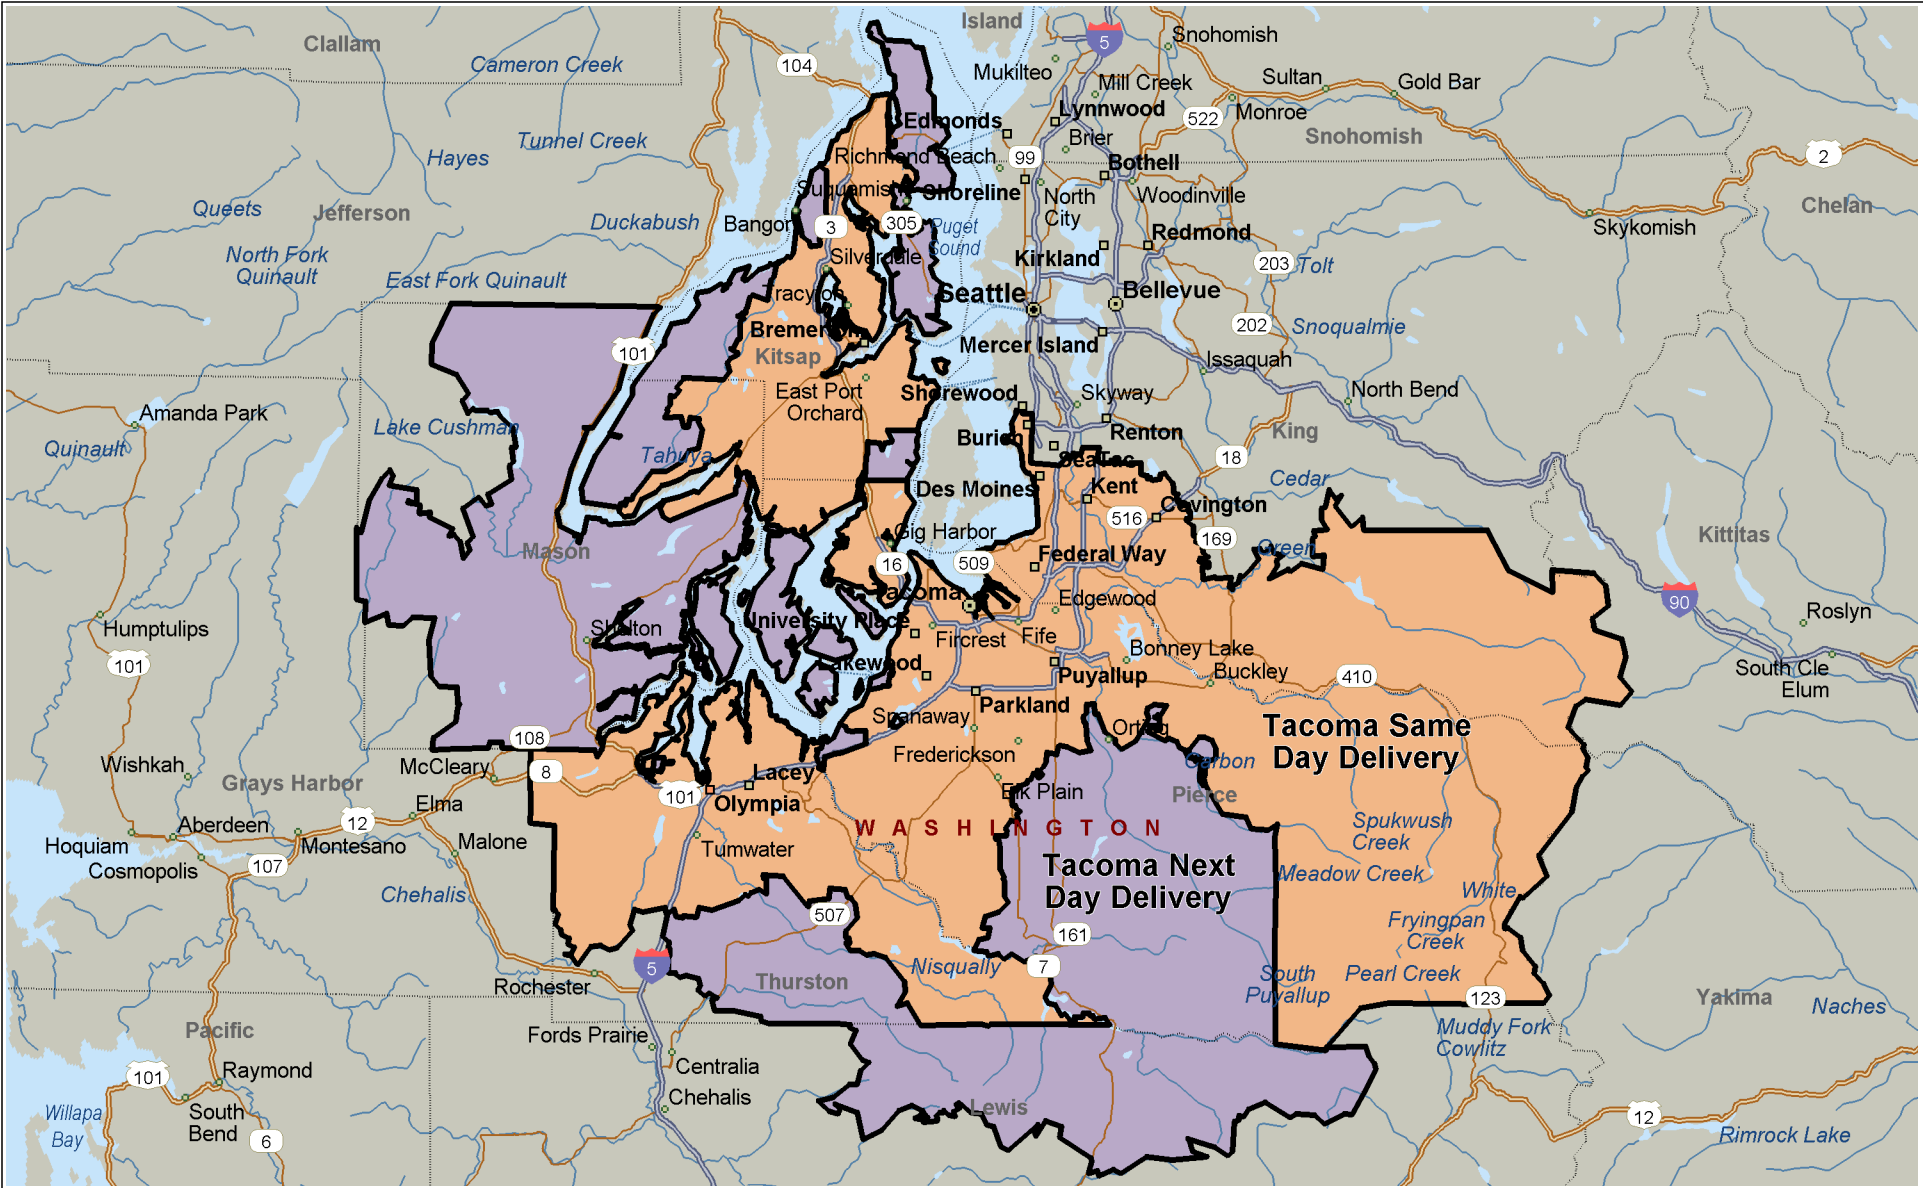

# Tacoma Territory Map

Copyright © and (P) 1988–2006 Microsoft Corporation and/or its suppliers. All rights reserved. <http://www.microsoft.com/mappoint/>  
 Portions © 1990–2005 InstallShield Software Corporation. All rights reserved. Certain mapping and direction data © 2005 NAVTEQ. All rights reserved. The Data for areas of Canada includes information taken with permission from Canadian authorities, including: © Her Majesty the Queen in Right of Canada, © Queen's Printer for Ontario. NAVTEQ and NAVTEQ ON BOARD are trademarks of NAVTEQ. © 2005 Tele Atlas North America, Inc. All rights reserved. Tele Atlas and Tele Atlas North America are trademarks of Tele Atlas, Inc.