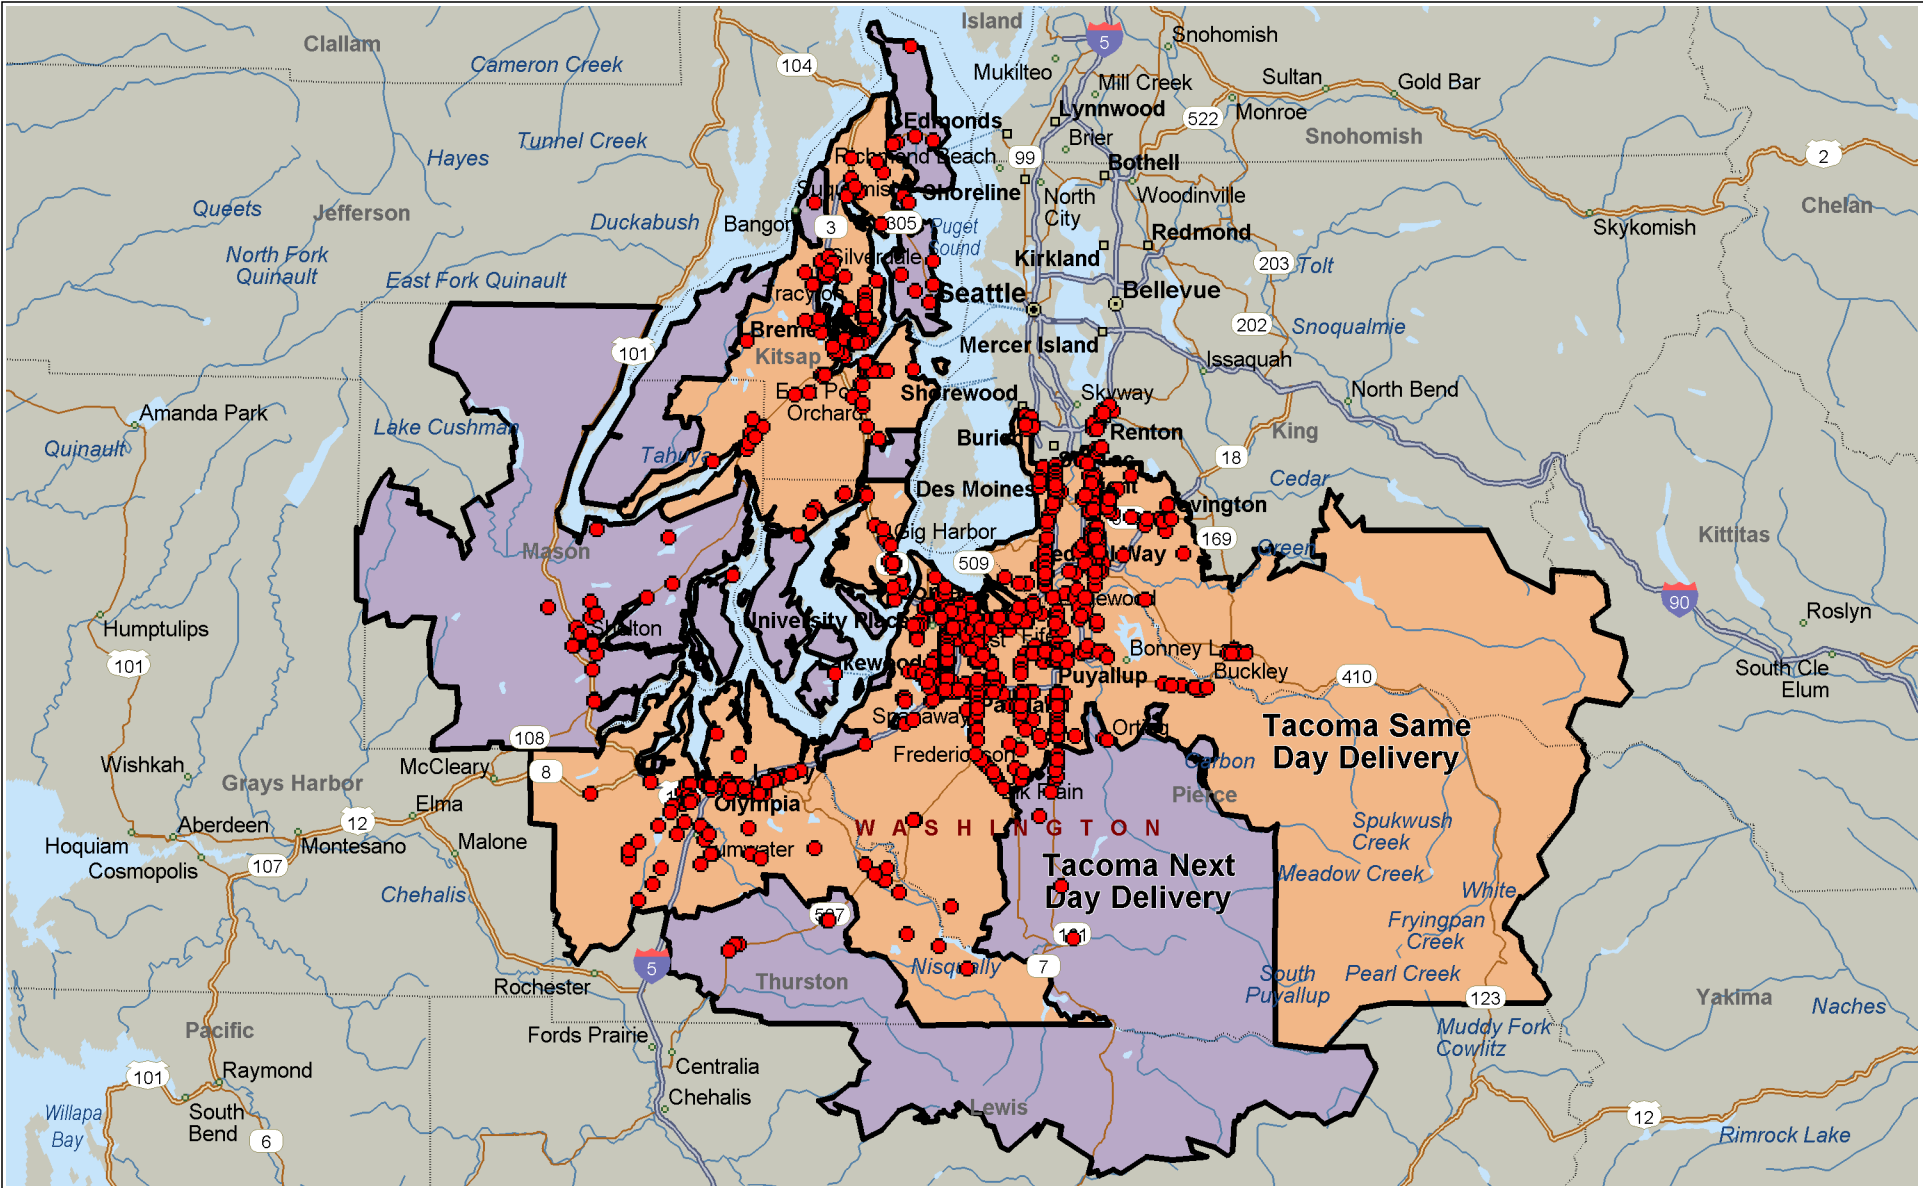

# Tacoma Territory Map

Copyright © and (P) 1988–2006 Microsoft Corporation and/or its suppliers. All rights reserved. <http://www.microsoft.com/mappoint/>  
 Portions © 1990–2005 InstallShield Software Corporation. All rights reserved. Certain mapping and direction data © 2005 NAVTEQ. All rights reserved. The Data for areas of Canada includes information taken with permission from Canadian authorities, including: © Her Majesty the Queen in Right of Canada, © Queen's Printer for Ontario. NAVTEQ and NAVTEQ ON BOARD are trademarks of NAVTEQ. © 2005 Tele Atlas North America, Inc. All rights reserved. Tele Atlas and Tele Atlas North America are trademarks of Tele Atlas, Inc.